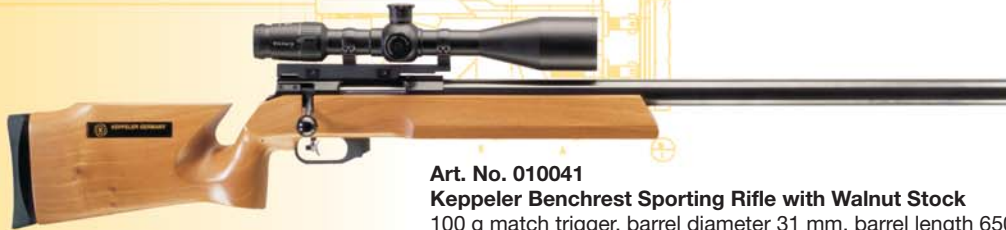

seven locking lugs in the
front of the bolt head
60° opening angle
one piece solid bolt

Stock

metal-frame design
but plate vertically adjustable
stock length adjustable
cheek piece vertically
adjustable
forend including a rail for
accessories
integrated but rest
(with quick- and micro-adjustment)
removeable sling swivels to be fitted
on both sides
adjustable pistol grip

Art. No. 010041

Keppeler Benchrest Sporting Rifle with Walnut Stock

100 g match trigger, barrel diameter 31 mm, barrel length 650 mm
11 mm prismatic rail (option: Picatinny rail), steel action, rifle weight approx. 6.2 kg
cal. 6mm Norma BR/ .308Win./ 7mm-08Rem./ 6PPC/ NEW 6,5x47 Lapua/ 6XC
more calibres on request, left hand versions possible