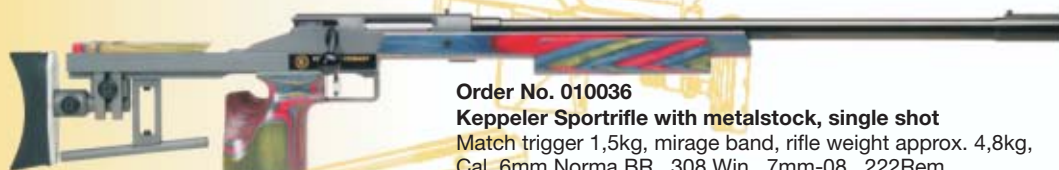

Order No. 010036

Keppeler Sportrifle with metalstock, single shot

Match trigger 1,5kg, mirage band, rifle weight approx. 4,8kg, Cal. 6mm Norma BR, .308 Win., 7mm-08, .222Rem., .223 Rem., 6 PPC; further calibers on demand; left hand version, additional costs. Also available as Long Rang Rifle Order No. 010037

Accessories

Order No. 080051 Benchrest rest, or rear stock rest 110g

Order No. 080052 Benchrest forend, 230g