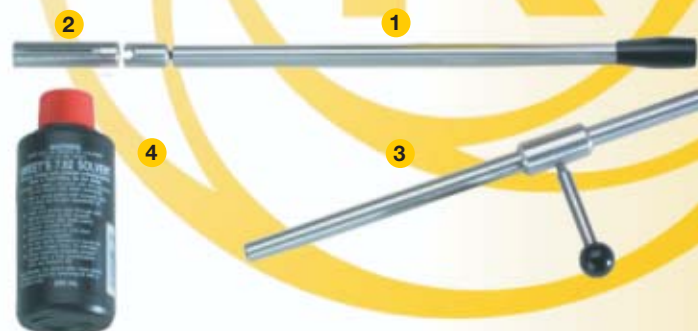

NEW also available as Standard Stock (1,85kg)

- Pistol grip adjustable from front to rear
- Using special adapters suitable for the following Anschütz small bore actions:
1407, 1807, 1907, 1413, 1813, 1913
- Special adapter for Diana small bore actions available
- No adapter necessary for Anschütz actions 2007 and 2013
- Optimized bedding of the action for enhanced precision barrel axis near bottom of forend)

Order No. 080053 Quick release handle

KEPPELER GERMANY

Accessories

Order no. 080054
Muzzle brake \varnothing 25mm

Order No. 080054
Muzzle brake \varnothing 18mm

- 1 Order No. 010021 Action, angular for metal stock, cal. .222Rem. onwards
 - 2 Order No. 011007 Action, round, cal. .22Ho. onwards
 - 3 Order No. 090005 Match trigger, 100g (two stage)
 - 4 Order No. 090006 Match trigger, 1,5kg (two stage)
 - 5 Order No. 080009 Swiveling adapter for Harris bipod
 - 6 Order No. 080003 Scope mounth for scopes with integrated rail
 - 7 or Scope mounth for ZEISS scopes with rail
 - 8 or Scope mounth for scopes with rings (\varnothing 1", \varnothing 26mm, \varnothing 30mm)
- Order No. 080021 Scope mounth with rings \varnothing 34mm

Cleaning Accessories

- 1 Order No. 080026 Cleaning set (cleaning rod, adapter, 10 cotton plugs)
- 2 Order No. 080027 Patchholder for order-no. 080026
- 3 Order No. 080030 Cleaning rod guide with guide sleeve 19,5mm
- 4 Order No. 080031 Cleaning rod guide with guide sleeve 17,5mm
- 5 Order No. 080015 Sweet's 7.62 Solvent bore cleaner, 200ml
- 6 Order No. 080029 Patches for order no. 080026
- 7 Order No. 080028 Cotton plugs for order no. 080026 (72 pcs.)