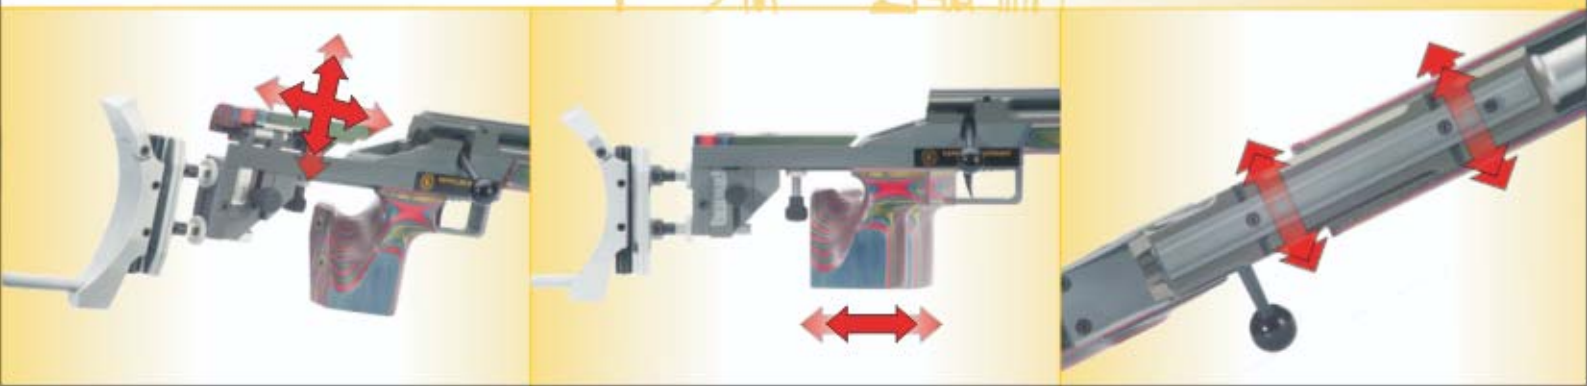

NEW for individual adjustment of Keppeler Metal Stock K05 according to the shooter`s demands

- Cheek piece sideways moveable and revolveable
- Fine adjustment of cheek piece (height) during position possible
- Scale at cheek piece carrier for exactly repeatable adjustments
- Butt plate carrier with pivoted column carrier and scale
- Hook butt plate small (2,8cm width) and broad (3,5cm width)
- Metal stock in various colours available

NEW also available as Standard Stock (1,85kg)

- Pistol grip adjustable from front to rear
- Using special adapters suitable for the following Anschütz small bore actions:
  1407, 1807, 1907, 1413, 1813, 1913
- Special adapter for Diana small bore actions available
- No adapter necessary for Anschütz actions 2007 and 2013
- Optimized bedding of the action for enhanced precision barrel axis near bottom of forend)

Order No. 080053 Quick release handle