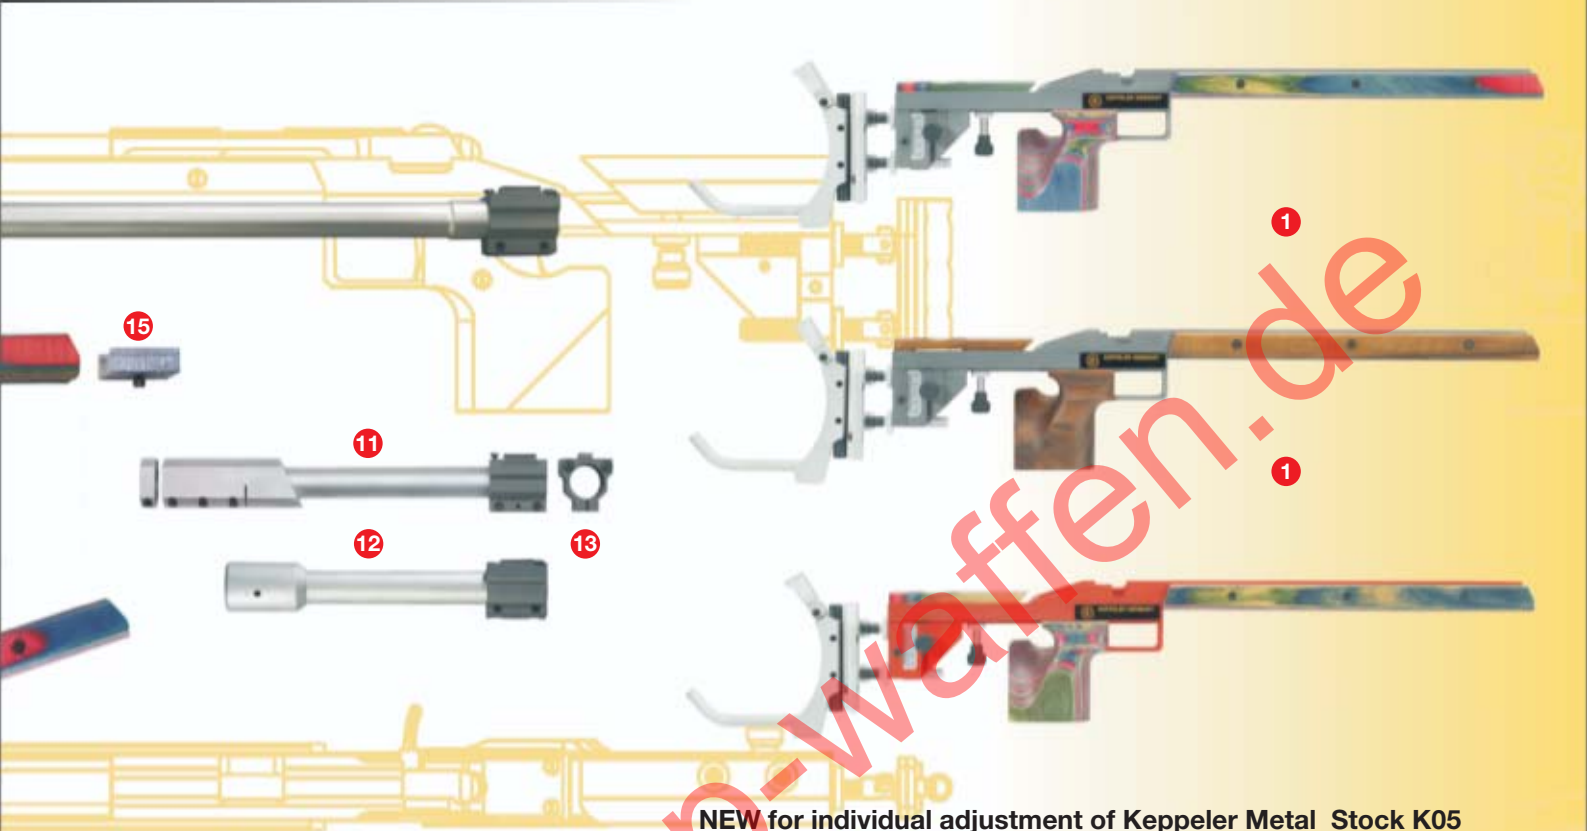

KEPPELER GERMANY

Quality for top Scorers

Keppeler Sporting Rifles

Modular Sporting Rifles

KEPPELER GERMANY

Metal Stock K05

- 1** Order No. 080012 Metal stock Free Rifle K05 (2,14kg)
- 2** Order No. 080010 Metal stock Standard K05 (184kg)
- 3** Order No. 080005 Hook butt plate Keppeler (width 3,5cm)
incl guide-column
- 3** Order No. 080005 Hook putt plate Keppeler (width 2,8cm)
incl. guide-column
- 4** Order No. 080049 Butt plate carrier, normal or extended length
- 5** Order No. 080040 Rubber butt plate, curved, incl. butt plate carrier
- 6** Order No. 080041 Rubber butt plate, straight, incl. butt plate carrier
- 7** Order No. 080037 Weight for pistol grip, 110g
- 8** Order No. 080038 Additional weight 70g
- 9** Order No. 080042 Adapter for Diana small bore rifles
- 10** Order No. 080016 Adapter for Anschütz small bore rifles
- 11** Order No. 080046 Barrel extension for small bore rifles
- 12** Order No. 080056 Barrel extension for full bore rifles
- 13** Order No.080035 Front sight carrier
- 14** Order No.011002 Action for metal stock, angular
- 15** Order No.080025 Additional weight for metal stock, 200g
- 16** Order No.080036 Additional extension for order no. 080024 (24mm)
- 17** Order No.080039 Additional extension for order no. 080024 (48mm)
- 18** Order No.080024 Forend raiser block, adjustable
- 19** Order No.080023 Adjustable forend, complete kit for self installation

NEW for individual adjustment of Keppeler Metal Stock K05 according to the shooter`s demands

- Cheek piece sideways moveable and revolveable
- Fine adjustment of cheek piece (height) during position possible
- Scale at cheek piece carrier for exactly repeatable adjustments
- Butt plate carrier with pivoted column carrier and scale
- Hook butt plate small (2,8cm width) and broad (3,5cm width)
- Metal stock in various colours available