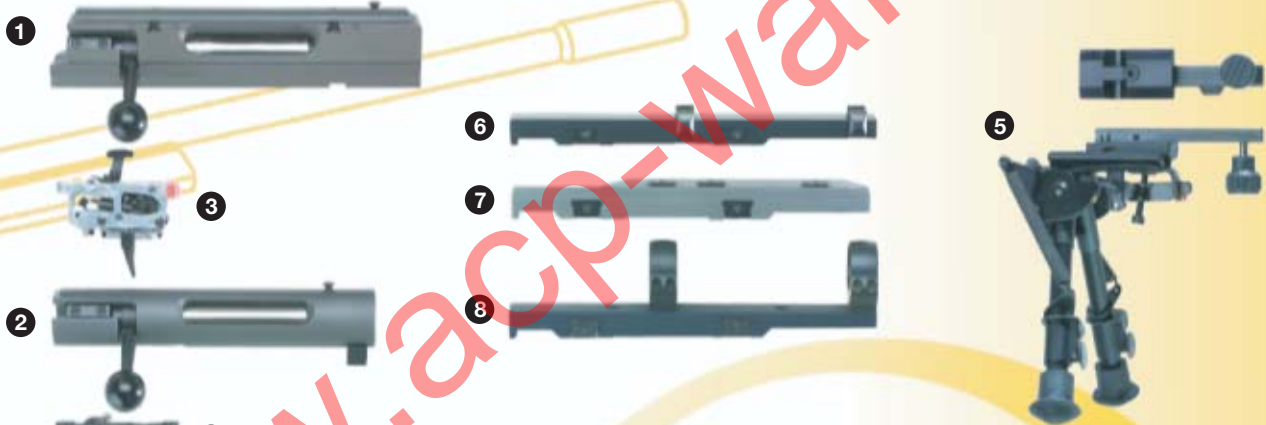

NEW for individual adjustment of Keppeler Metal Stock K05 according to the shooter`s demands

- Cheek piece sideways moveable and revolveable
- Fine adjustment of cheek piece (height) during position possible
- Scale at cheek piece carrier for exactly repeatable adjustments
- Butt plate carrier with pivoted column carrier and scale
- Hook butt plate small (2,8cm width) and broad (3,5cm width)
- Metal stock in various colours available

NEW also available as Standard Stock (1,85kg)

- Pistol grip adjustable from front to rear
- Using special adapters suitable for the following Anschütz small bore actions:
1407, 1807, 1907, 1413, 1813, 1913
- Special adapter for Diana small bore actions available
- No adapter necessary for Anschütz actions 2007 and 2013
- Optimized bedding of the action for enhanced precision barrel axis near bottom of forend)

Order No. 080053 Quick release handle

KEPPELER GERMANY

Accessories

Order no. 080054
Muzzle brake \varnothing 25mm

Order No. 080054
Muzzle brake \varnothing 18mm

- 1 Order No. 010021 Action, angular for metal stock, cal. .222Rem. onwards
 - 2 Order No. 011007 Action, round, cal. .22Ho. onwards
 - 3 Order No. 090005 Match trigger, 100g (two stage)
 - 4 Order No. 090006 Match trigger, 1,5kg (two stage)
 - 5 Order No. 080009 Swiveling adapter for Harris bipod
 - 6 Order No. 080003 Scope mounth for scopes with integrated rail
 - 7 or Scope mounth for ZEISS scopes with rail
 - 8 or Scope mounth for scopes with rings (\varnothing 1", \varnothing 26mm, \varnothing 30mm)
- Order No. 080021 Scope mounth with rings \varnothing 34mm

KEPPELER GERMANY

Order No. 011001*

Keppeler 300m Free Rifle with metal stock K05

Metalstock with hook butt plate, match trigger 100g, mirage band, rifle weight approx 5,6kg, Cal. 6mm Norma BR, .308 Win., 7mm-08, .222 Rem., .223 Rem., 6 PPC; further calibers on demand; left hand version, additional costs.