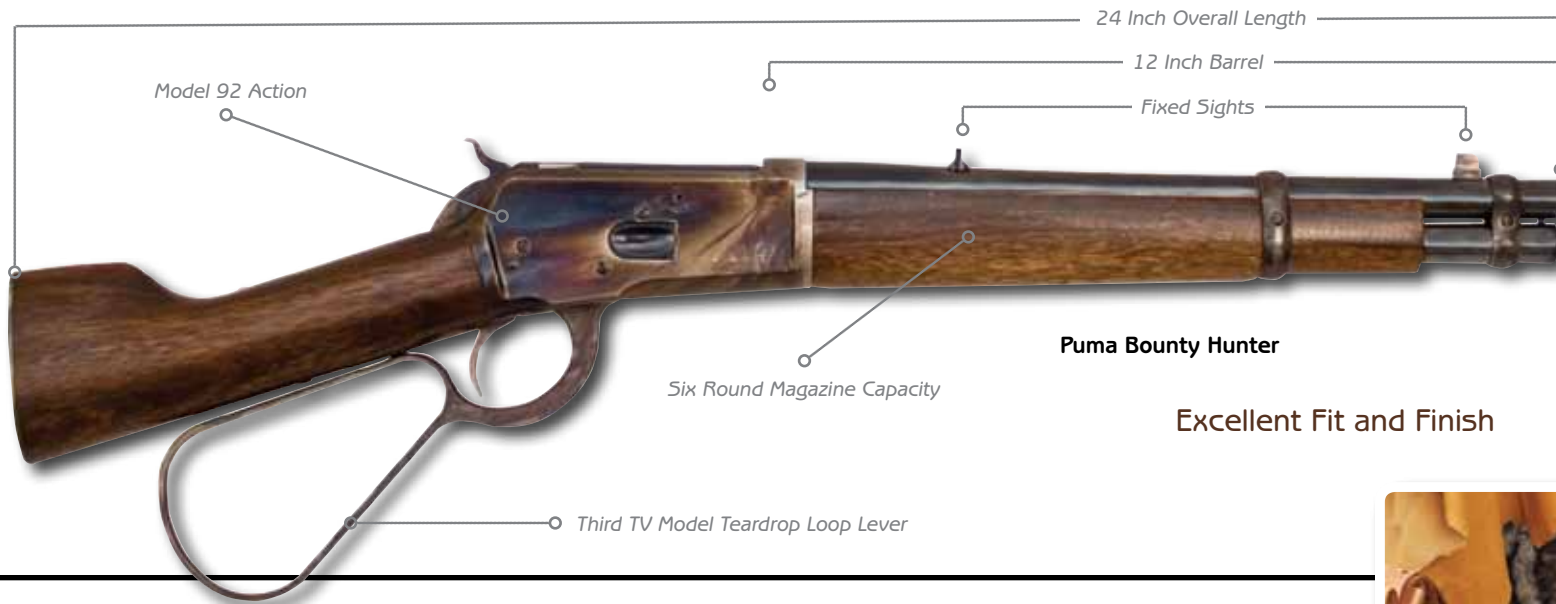

PUMA®
F I R E A R M S

BOUNTY HUNTER & M-87 SHOTGUNS

Puma Bounty Hunter

Excellent Fit and Finish

ASSEMBLED IN THE USA

BOUNTY HUNTER

A piece of 1950's TV nostalgia, the Bounty Hunter is a reproduction of the gun carried by Western character Josh Randall in the series "Wanted: Dead or Alive". The Bounty Hunter is based on a Model 92 rifle, but is considered by Federal Law as a pistol, because it is built from the ground up as a handgun.

Manufactured in the U.S.A. by Chiappa Firearms of Dayton, OH, the Bounty Hunter features a 12" barrel and 6 round tubular magazine. At just 24" OAL, the Bounty Hunter makes an ideal pack gun or camp defense pistol. The Bounty Hunter has a teardrop shaped loop lever and is built with the same fit, finish and high grade Italian walnut stocks as our Puma M-92 and M-86 rifles. Available in .44/40, .44 Magnum and .45 Colt calibers. (Gun Leather Sold Separately; See pp. 36 – 37).