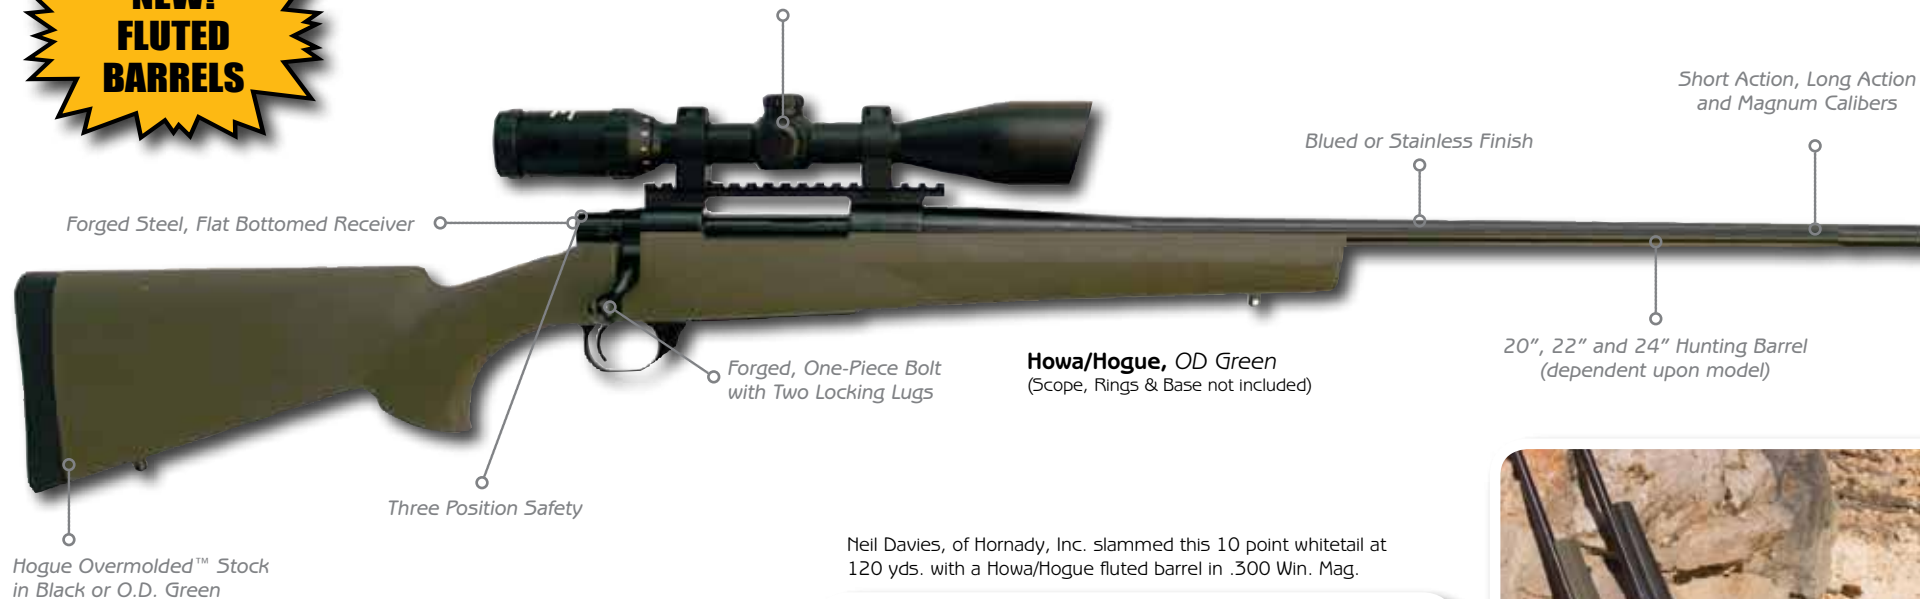

**NEW!
FLUTED
BARRELS**

Scope not included. See pages 14-15 for scope rifle packages.

Howa/Hogue, OD Green
(Scope, Rings & Base not included)

Neil Davies, of Hornady, Inc. slammed this 10 point whitetail at 120 yds. with a Howa/Hogue fluted barrel in .300 Win. Mag.