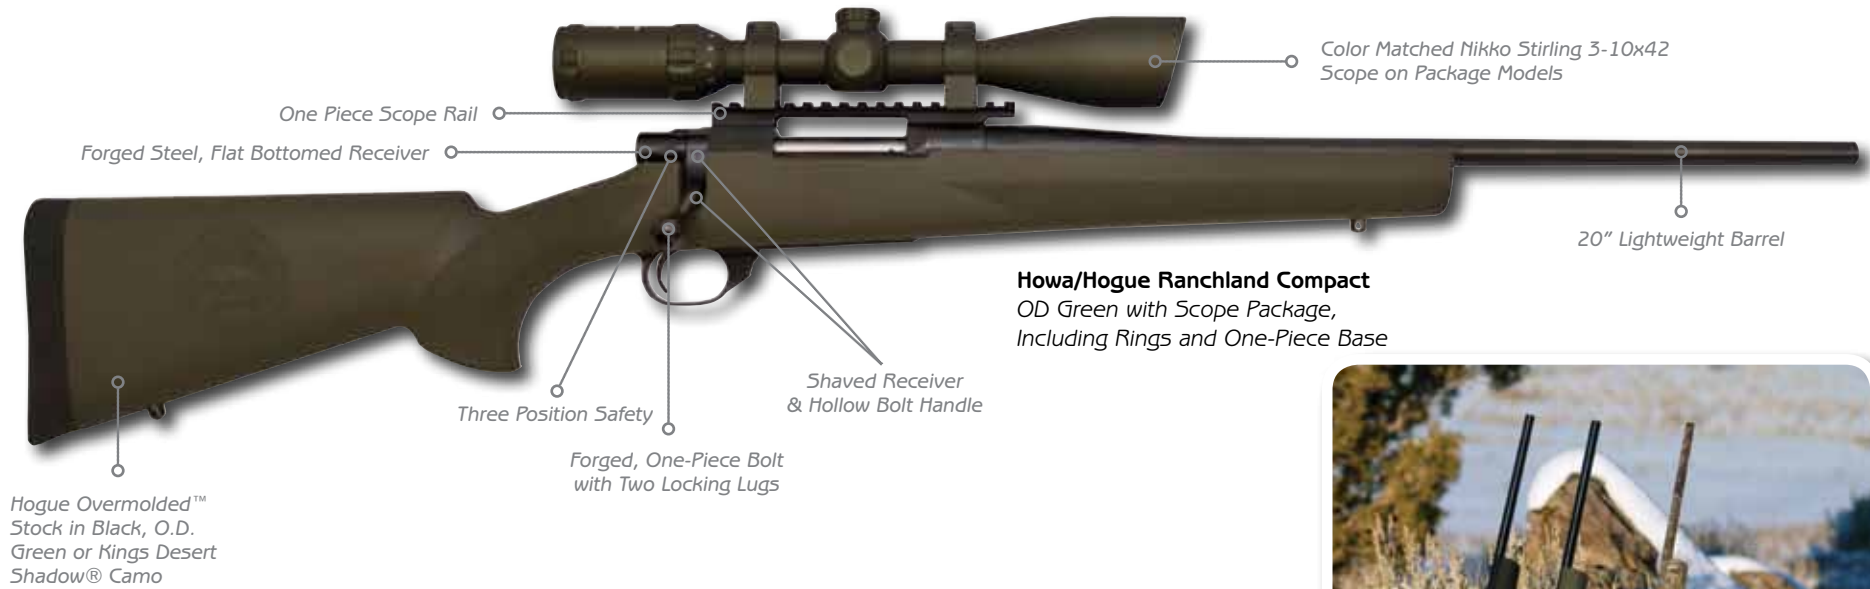

Howa™

Precision Rifles & Barreled Actions

HOWA/HOGUE RANCHLAND COMPACT RIFLES