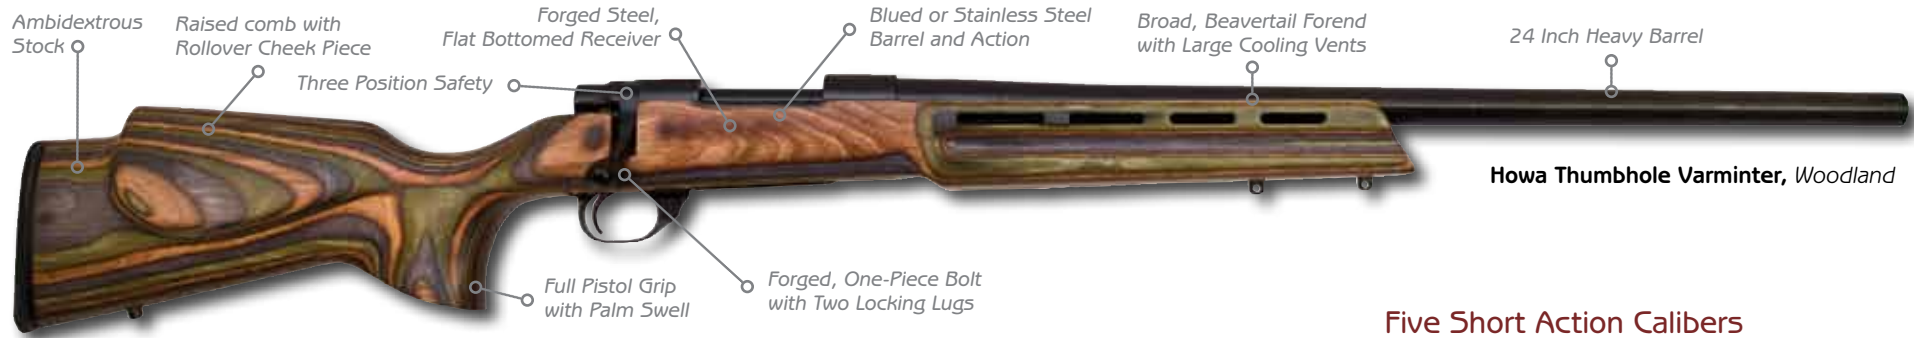

**The Thumbhole Varminter** is ambidextrous in design and the large, open thumbhole accommodates even the heaviest hunting glove. A vertical pistol grip provides comfort and ease of handling, as well as better recoil response. The broad, beavertail forend is great for stability and balance when target shooting, and its large vents rapidly dissipate barrel heat.

Available in this stock colors

Woodland

New skeletonized thumbhole design is ambidextrous.

As Seen On

Howa Thumbhole Varminter, Woodland

Five Short Action Calibers

The Howa Varminter features a raised comb with rollover cheek piece, a full pistol grip with palm swell (right handed, only) and a broad, beavertail forend with cooling vents.