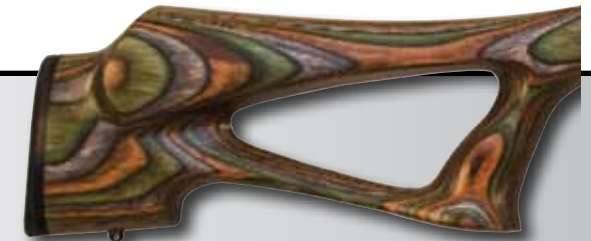

Five Short Action Calibers, Four Long Action Calibers and Four Magnum Calibers

The Thumbhole Sporter is a lightweight wood laminate stock based on the Thumbhole Varminter design. With a more traditional forend, the Thumbhole Sporter decreases weight. Yet, the stock still offers a large thumbhole to accommodate heavy gloves. The vertical pistol grip provides a comfortable grip and sure handling with more control over recoil. Sport shooters and hunters will appreciate the improved control and quicker target acquisition the vertical pistol grip provides. Available in our Woodland color with 22 inch, standard (#2 contour) barrel in blued or stainless finish.

New skeletonized thumbhole design is ambidextrous.