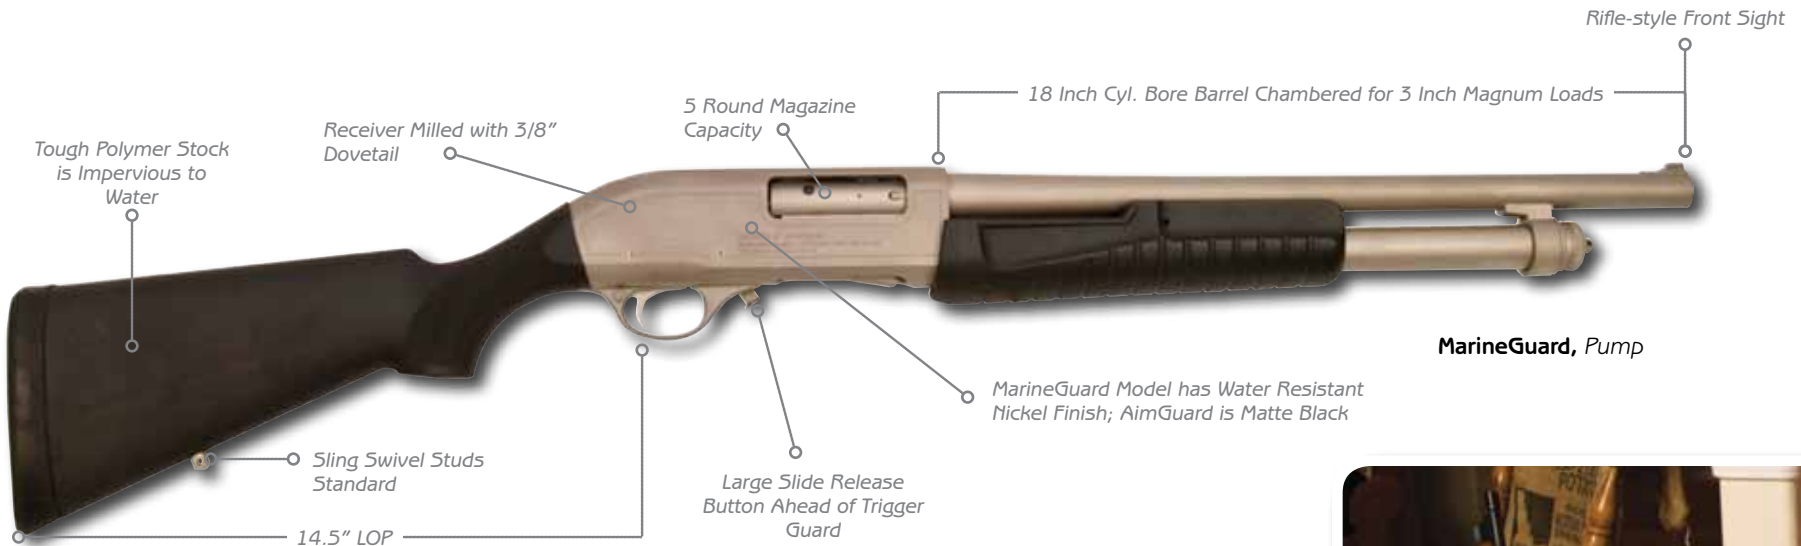

ESCORT SHOTGUNS

HOME DEFENSE SHOTGUNS

MarineGuard, Pump

Hard Hitting 12 Gauge Chambering

Escort AimGuard™ and MarineGuard™ Home Defense shotguns are the long-standing workhorses of the Escort Home Defense line. These shotguns feature a rifle-style front sight on an 18 inch, cylinder bore barrel. The AimGuard comes with a black synthetic stock and matte black metal finish, while the MarineGuard is offered in water resistant nickel finish and black synthetic stock. These pumps both have short stroke actions for quick repeat shots over a 5 round tube magazine, and have large, easy to find slide releases ahead of their trigger guard. Their short barrels make them ideal for tight spots and easy handling. Both come in 12 gauge, only. Both the AimGuard and MarineGuard come with sling swivel studs and a dovetailed receiver for mounting accessory sights.