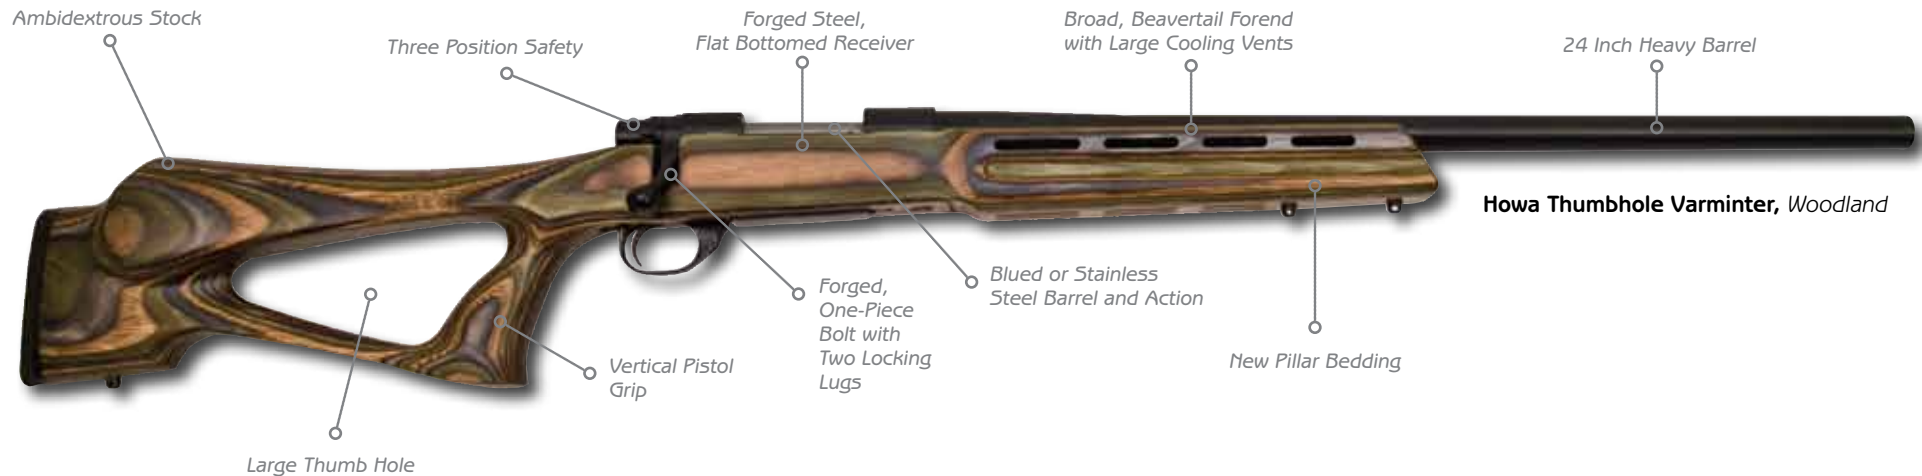

HOWA LAMINATE AMBIVARMINTER & THUMBHOLE VARMINTER

Howa Thumbhole Varminter, Woodland

Five Short Action Calibers

The Varminter and Thumbhole Varminter are made of tough, wood laminate. Both models are available in our Woodland stock color and are equipped with 24 inch heavy (#6 contour) barrels.

The Thumbhole Varminter is ambidextrous in design and the large, open thumbhole accommodates even the heaviest hunting glove. A vertical pistol grip provides comfort and ease of handling, as well as better recoil response. The broad, beavertail forend is great for stability and balance when target shooting, and its large vents rapidly dissipate barrel heat.

Available in this stock colors

Woodland

New skeletonized thumbhole design is ambidextrous.