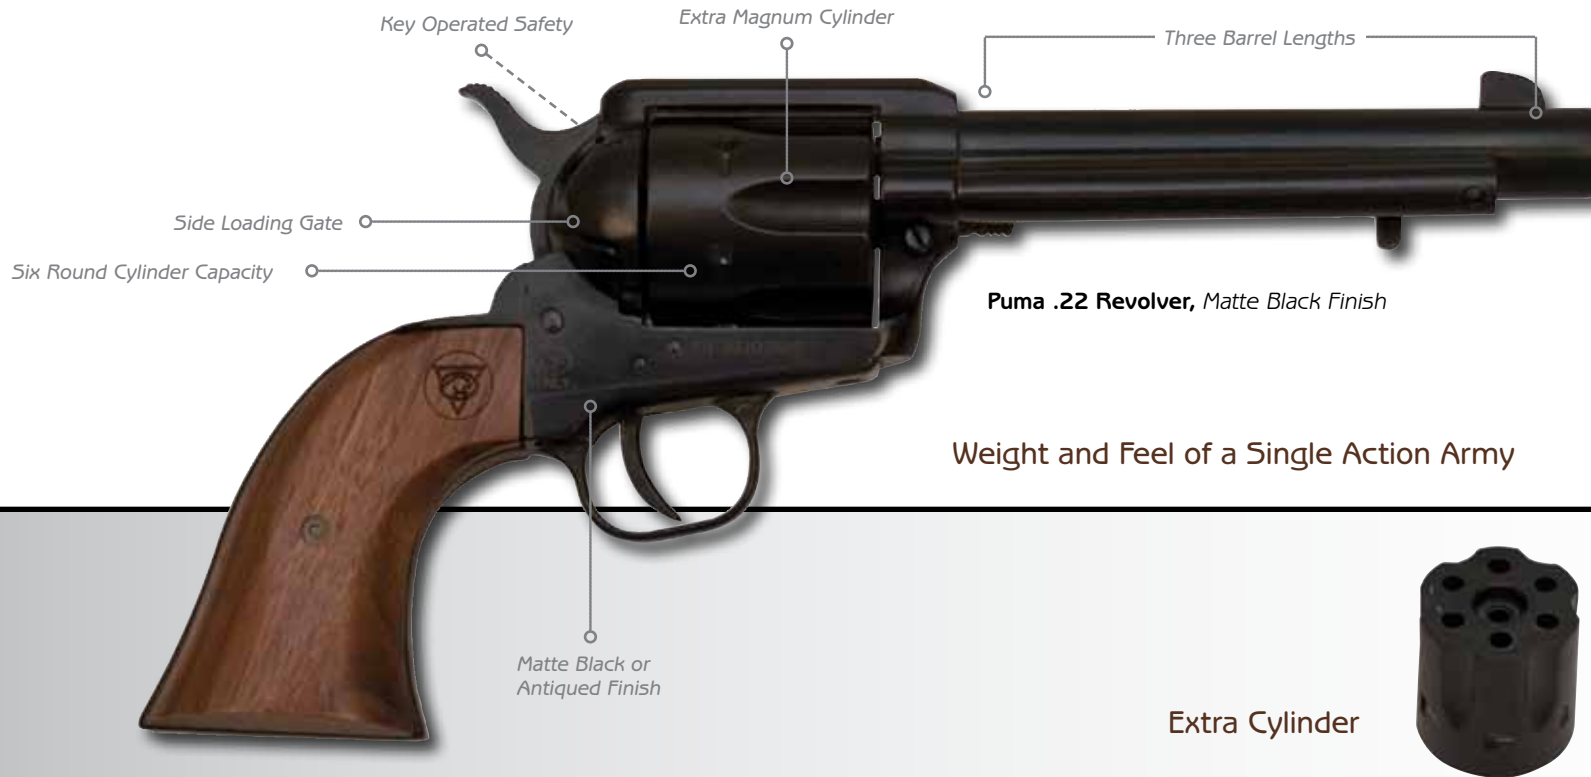

The M-1873 comes in three barrel lengths: 4.75", 5.5" and 7.5" and also comes with a magnum cylinder. The M-1873 is offered in matte black or antiqued finish. Construction is of alloy and steel with wood or plastic grips (depending on model).