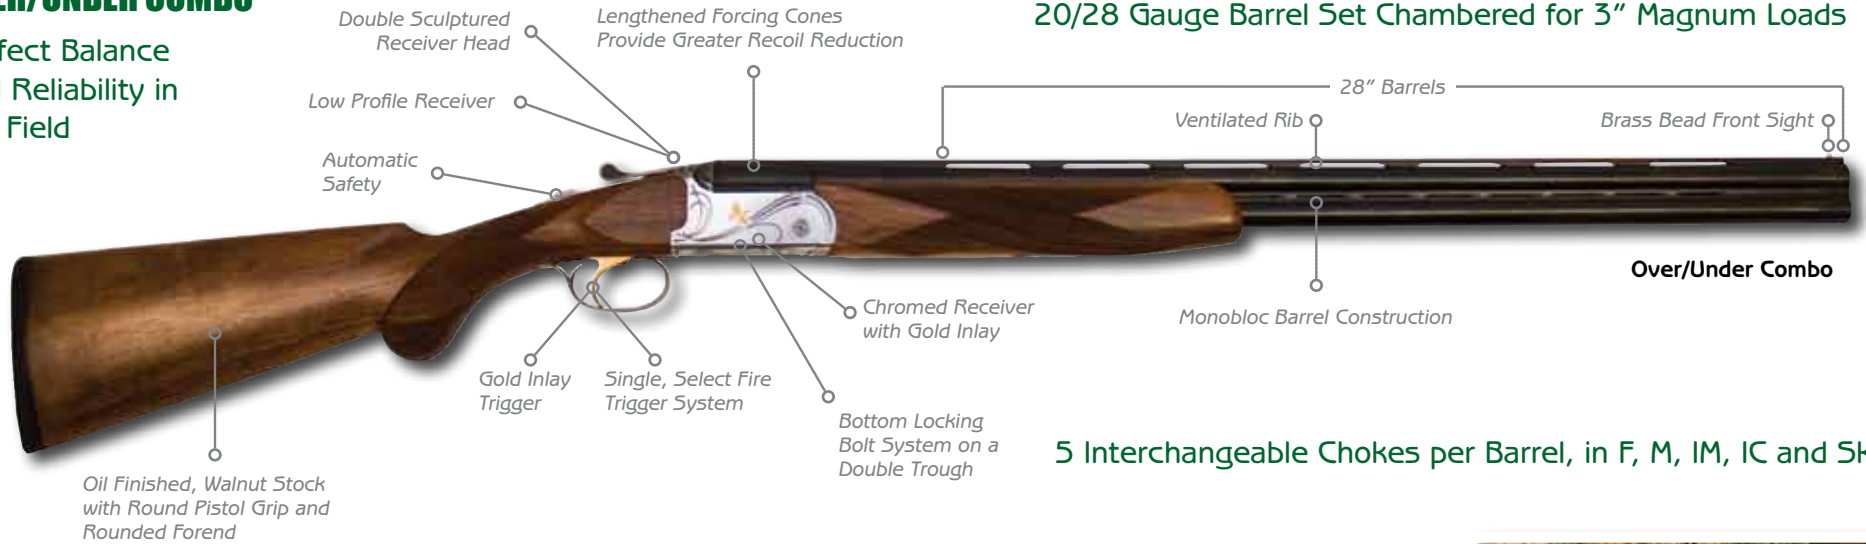

## OVER/UNDER COMBO

Perfect Balance  
and Reliability in  
the Field

5 Interchangeable Chokes per Barrel, in F, M, IM, IC and Skeet