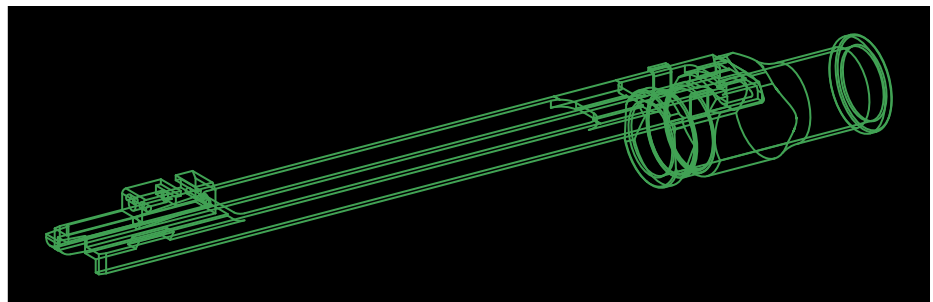

CAPACITY
 KAPAZITÄT
 ΕΜΚΟΣΤΉ ΜΑΓΑΖΙΝΑ
 ΧΩΡΗΤΙΚΟΤΗΤΑ

LION H35 SHOTS

OR 2+1
 OR 4+1

LION H38 - LION H368

OR 2+1
 OR 5+1
 OR 7+1

GB When the word "EXCLUSIVE" has all its sense... The LION H35 EXCLUSIVE has a extraluxe category walnut with rosewood recoil pad. A deep relief engraving garnishes the entire frame. The barrel with the brand new INNER HP™ (Hyperbolic choke tubes, 82 mm long) warranty unequalled pattern results. All the shotguns are numbered and delivered with a certificate. It comes in a prestigious leather guncase.