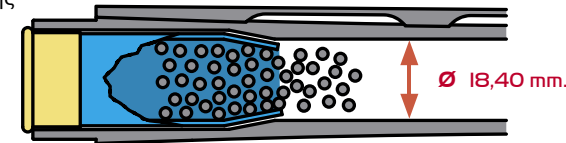

TRIBORE HP®

Deep drilling process to manufacture all the tubes.
Tieflochbohrverfahren zur Herstellung aller Läufe.
Стволы производятся из монолитной металлической заготовки.
Βαθυσ τρυπανισμος για την κατασκευη ολων των καννων.