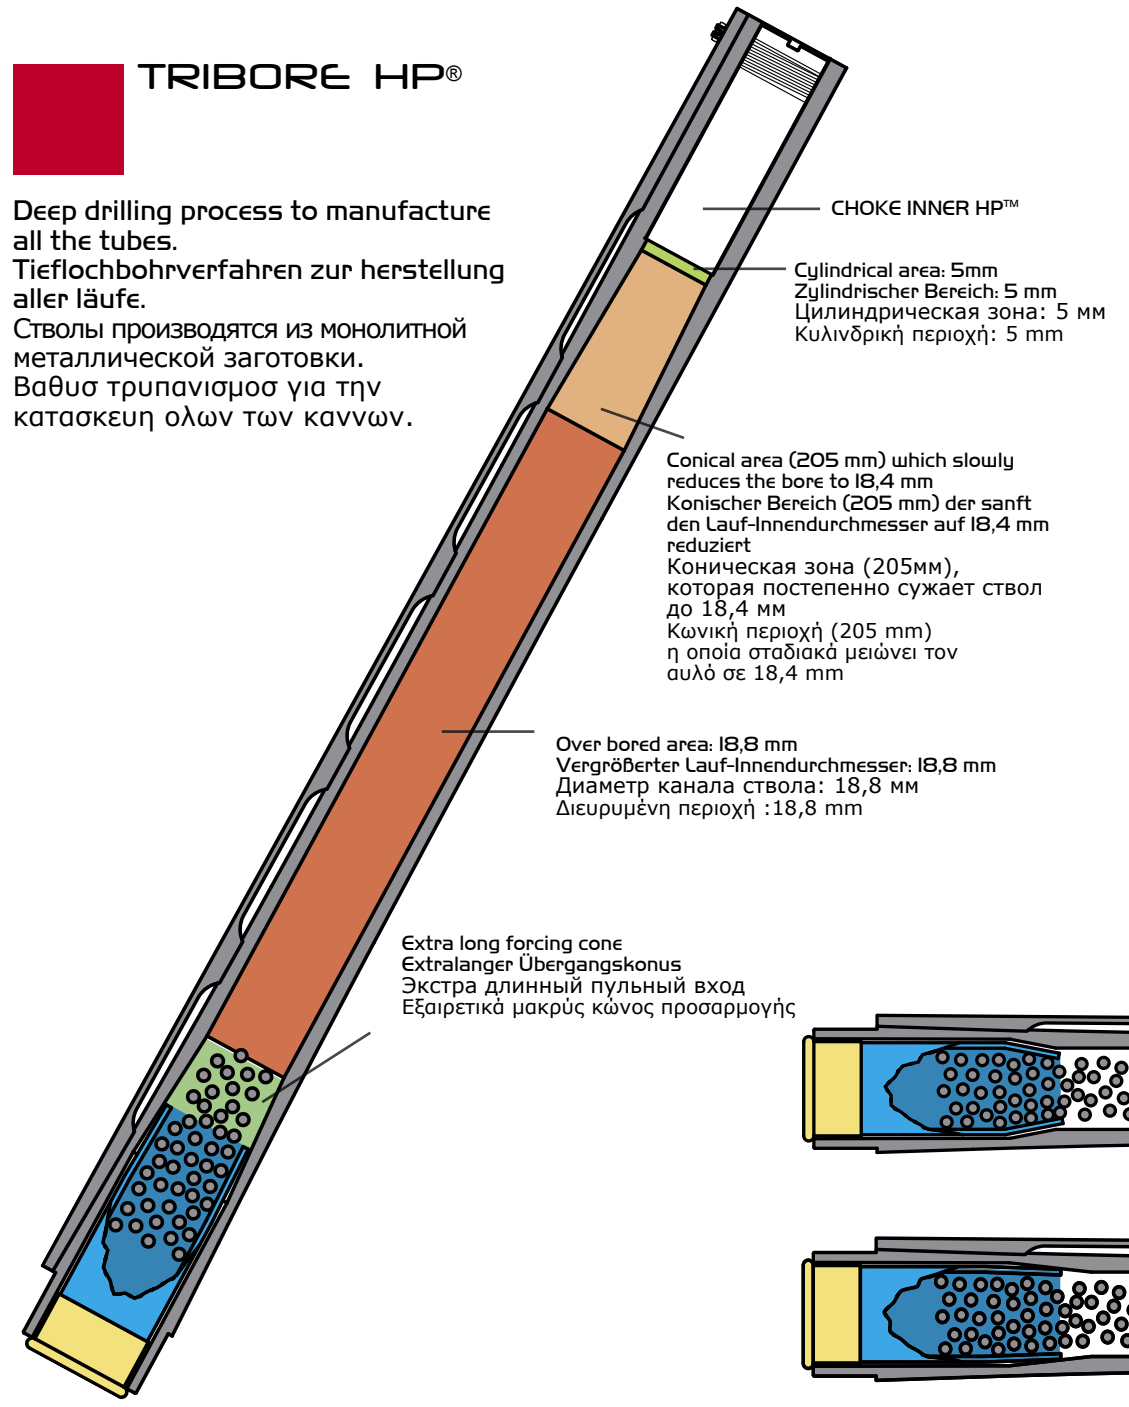

TRIBORE HP®

Deep drilling process to manufacture all the tubes.
Tieflochbohrverfahren zur Herstellung aller Läufe.
Стволы производятся из монолитной металлической заготовки.
Βαθυσ τρυπανισμος για την κατασκευη ολων των καννων.

INNER HP™

PATENTED