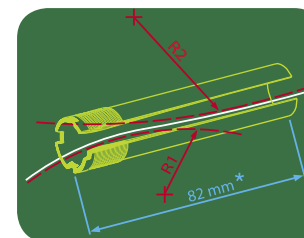

Profile ideal for steel shot uses.
Profil ideal für die Verwendung von Stahlschrot.
Профиль идеален для стальной дроби.
Σχεδίαση ιδανική για χρήση με σταλμένο σκάγια.